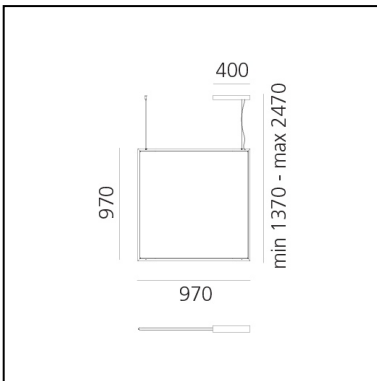

Discovery Space Square - TW - Black - App Compatible

Ernesto Gismondi

IP20   **CE TW** Dimmerable: 

LUMINAIRE

- Watt: **44W**
- Voltage: **220-240V**
- Delivered lumens output: **Warm 2579 Cold 2739lm**
- CCT: **2700-6500K**
- Efficiency: **100%**
- Efficacy: **62.25lm/W**
- CRI: **80**
- Dimmable Typology: **APP**

DIMENSIONS

- Length: **cm 97**
- Width: **cm 1.7**
- Height: **cm 97**
- Max Height from ceiling: **cm 247**

SOURCES INCLUDED

- Category: **Led TW**
- Number: **1**
- Watt: **42W**
- Color Tolerance: **MacAdam 3SDCM**
- Service Life: **L90 (6K) 50000h**